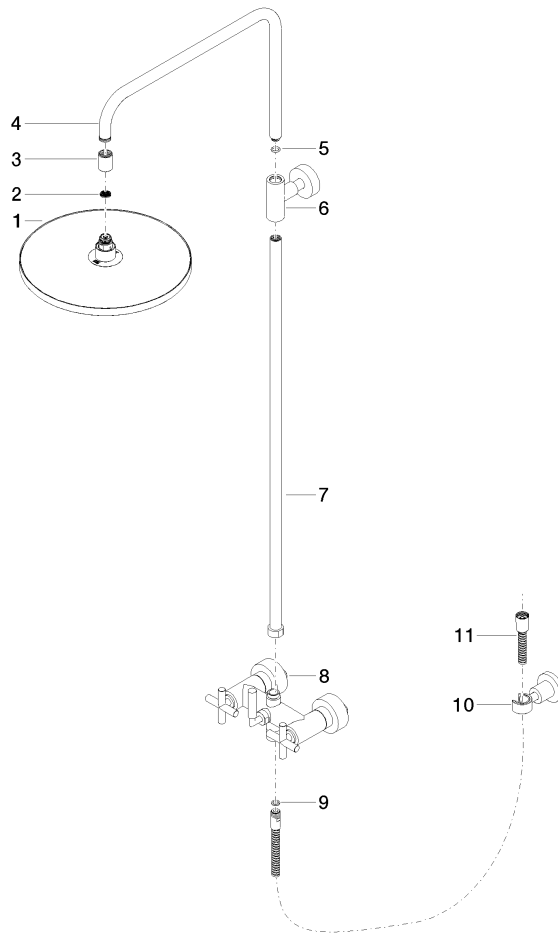

ST 050 308 5892

- 420mm projection
- Rain shower: PURE RAIN, max. flow rate 14 l/min (at 3 bar)
- Function from: 10 l/min
- rain shower Ø 300 mm
- rain shower with anti-scale system
- Hand shower: COMPACT RAIN, max. flow rate 15 l/min (at 3 bar)
- spray head Ø 100mm
- rotary diverter for fixed-riser shower/hand shower
- height of fittings up to rain shower (bottom edge) 1007mm
- height of fittings up to top edge of elbow 1167mm
- rosette for shower holder Ø 55mm
- rosette for wall mounting Ø 57mm
- rosette for shower mixer Ø 65mm
- gauge 150 mm - 13 mm
- 1500 mm metal shower hose
- 1/2" connection
- Pipe diameter 20 mm

- shower with fixed riser projection 420mm
- overhead shower: rain flow
- rain shower Ø 300 mm
- rain shower with anti-scale system
- max. rainshower flow 14 l/min
- Function from: 10 l/min
- rotary diverter for fixed-riser shower/hand shower
- height of fittings up to rain shower (bottom edge) 1007mm
- height of fittings up to top edge of elbow 1167mm
- rosette for shower holder Ø 55mm
- rosette for wall mounting Ø 57mm
- rosette for shower mixer Ø 65mm
- gauge 150 mm - 13 mm
- 1500 mm metal shower hose
- 1/2" connection
- Pipe diameter 20 mm
- quick clearing

TARA Showerpipe 300 mm - Chrome

TARA

ST 050 308 5892

ST 050 308 5892

Flow rate chart

Certificates

Belgaqua_24-004- LGA_38664.
27_8.

Spare parts list

No.	Item Number	Name	Quantity used	Delivery time
1	04 12 05 091 00-00	shower	1	10
2	09 23 01 039 90	sieve	1	2
3	09 24 03 177 20-00	adaptor	1	10
4	04 28 22 101 20-00	spout	1	10
5	90 14 10 011 00 90	seal	1	2
6	90 17 11 037 00-00	holder	1	10
7	90 28 22 096 00-00	pipe	1	10
8	04 17 10 020 01-00	fitting	1	10
9	90 14 20 026 00 90	seal	1	2
10	28 050 892-00	TARA Wall bracket - Chrome	1	10
11	28 304 970-00	Metal shower hose 1/2" x 3/8" x 1500 mm - Chrome	1	2