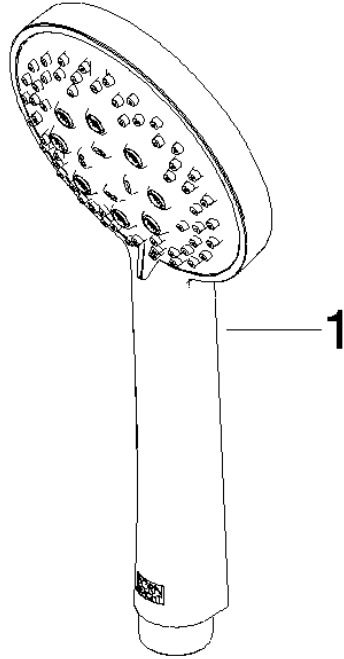

ST 050 308 5892

- 420mm projection
- Rain shower: PURE RAIN, max. flow rate 14 l/min (at 3 bar)
- Function from: 10 l/min
- rain shower Ø 300 mm
- rain shower with anti-scale system
- Hand shower: COMPACT RAIN, max. flow rate 15 l/min (at 3 bar)
- spray head Ø 100mm
- rotary diverter for fixed-riser shower/hand shower
- height of fittings up to rain shower (bottom edge) 1007mm
- height of fittings up to top edge of elbow 1167mm
- rosette for shower holder Ø 55mm
- rosette for wall mounting Ø 57mm
- rosette for shower mixer Ø 65mm
- gauge 150 mm - 13 mm
- 1500 mm metal shower hose
- 1/2" connection
- Pipe diameter 20 mm

TARA Showerpipe 300 mm - Chrome

TARA

ST 050 308 5892

TARA Showerpipe 300 mm - Chrome

TARA

ST 050 308 5892

ST 050 308 5892

mm [inches]

Flow rate chart

Certificates

LGA_29984.

DVGW_DW-
6517DN0129.

WRAS_2210003.

Spare parts list

No.	Item Number	Name	Quantity used	Delivery time
1	09 23 01 039 90	sieve	1	2

ST 050 308 5892

- shower with fixed riser projection 420mm
- overhead shower: rain flow
- rain shower Ø 300 mm
- rain shower with anti-scale system
- max. rainshower flow 14 l/min
- Function from: 10 l/min
- rotary diverter for fixed-riser shower/hand shower
- height of fittings up to rain shower (bottom edge) 1007mm
- height of fittings up to top edge of elbow 1167mm
- rosette for shower holder Ø 55mm
- rosette for wall mounting Ø 57mm
- rosette for shower mixer Ø 65mm
- gauge 150 mm - 13 mm
- 1500 mm metal shower hose
- 1/2" connection
- Pipe diameter 20 mm
- quick clearing