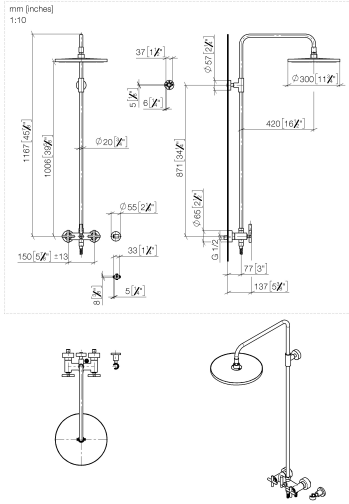

Flow rate chart

Certificates

LGA_29984.

DVGW_DW-
6517DN0129.

WRAS_2210003.

Spare parts list

No.	Item Number	Name	Quantity used	Delivery time
1	09 23 01 039 90	sieve	1	2

ST 050 308 5892

- shower with fixed riser projection 420mm
- overhead shower: rain flow
- rain shower Ø 300 mm
- rain shower with anti-scale system
- max. rainshower flow 14 l/min
- Function from: 10 l/min
- rotary diverter for fixed-riser shower/hand shower
- height of fittings up to rain shower (bottom edge) 1007mm
- height of fittings up to top edge of elbow 1167mm
- rosette for shower holder Ø 55mm
- rosette for wall mounting Ø 57mm
- rosette for shower mixer Ø 65mm
- gauge 150 mm - 13 mm
- 1500 mm metal shower hose
- 1/2" connection
- Pipe diameter 20 mm
- quick clearing

TARA Showerpipe 300 mm - Chrome

TARA

ST 050 308 5892

ST 050 308 5892

Flow rate chart

Certificates

Belgaqua_24-004- LGA_38664.
27_8.

Spare parts list

No.	Item Number	Name	Quantity used	Delivery time
1	04 12 05 091 00-00	shower	1	10
2	09 23 01 039 90	sieve	1	2
3	09 24 03 177 20-00	adaptor	1	10
4	04 28 22 101 20-00	spout	1	10
5	90 14 10 011 00 90	seal	1	2
6	90 17 11 037 00-00	holder	1	10
7	90 28 22 096 00-00	pipe	1	10
8	04 17 10 020 01-00	fitting	1	10
9	90 14 20 026 00 90	seal	1	2
10	28 050 892-00	TARA Wall bracket - Chrome	1	10
11	28 304 970-00	Metal shower hose 1/2" x 3/8" x 1500 mm - Chrome	1	2